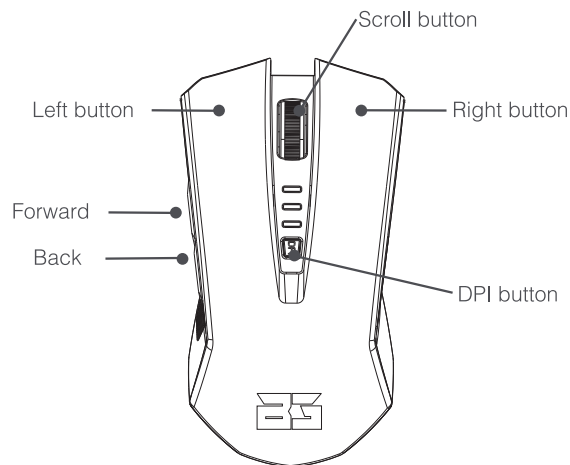

TECHNICAL DATA

- Sensor: Optical
- Resolution: 800/1600/2400 dpi
- Buttons: 6
- Polling rate: 125 Hz
- Acceleration: 20G
- Response time: 1 ms
- Cable length: 1.5 m
- Interface: USB
- Dimensions: 121 x 66 x 38 mm
- Weight: 105 g

INSTALLATION

- Connect USB cord to a USB port.

CONTENTS

- Venom mouse
- User guide

CARE AND MAINTENANCE

- Clean the product by wiping it with a soft dry cloth.

RECYCLING

- Follow local ordinances when disposing of this product. If you are unsure of how to dispose of this product, please contact your local authority.