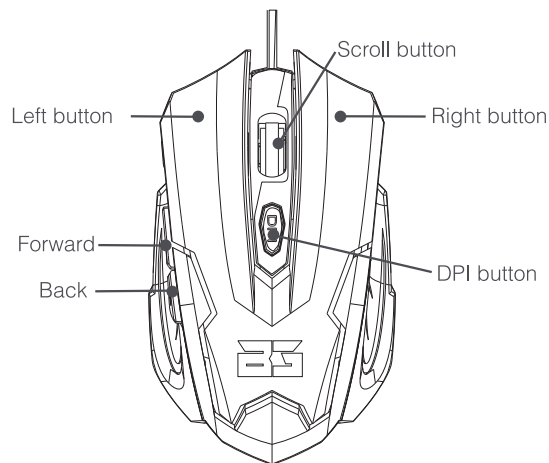

TECHNICAL DATA

- Sensor: Optical
- Resolution: 1200/1600/2400/3200 dpi
- Buttons: 6
- Polling rate: 125 Hz
- Acceleration: 20G
- Response time: 1 ms
- Cable length: 1.5 m
- Interface: USB
- Dimensions: 125 x 73 x 40 mm
- Weight: 135 g

INSTALLATION

- Connect USB cord to a USB port.

CONTENTS

- VYPER mouse
- User guide

CARE AND MAINTENANCE

- Clean the product by wiping it with a soft dry cloth.

RECYCLING

- Follow local ordinances when disposing of this product. If you are unsure of how to dispose of this product, please contact your local authority.